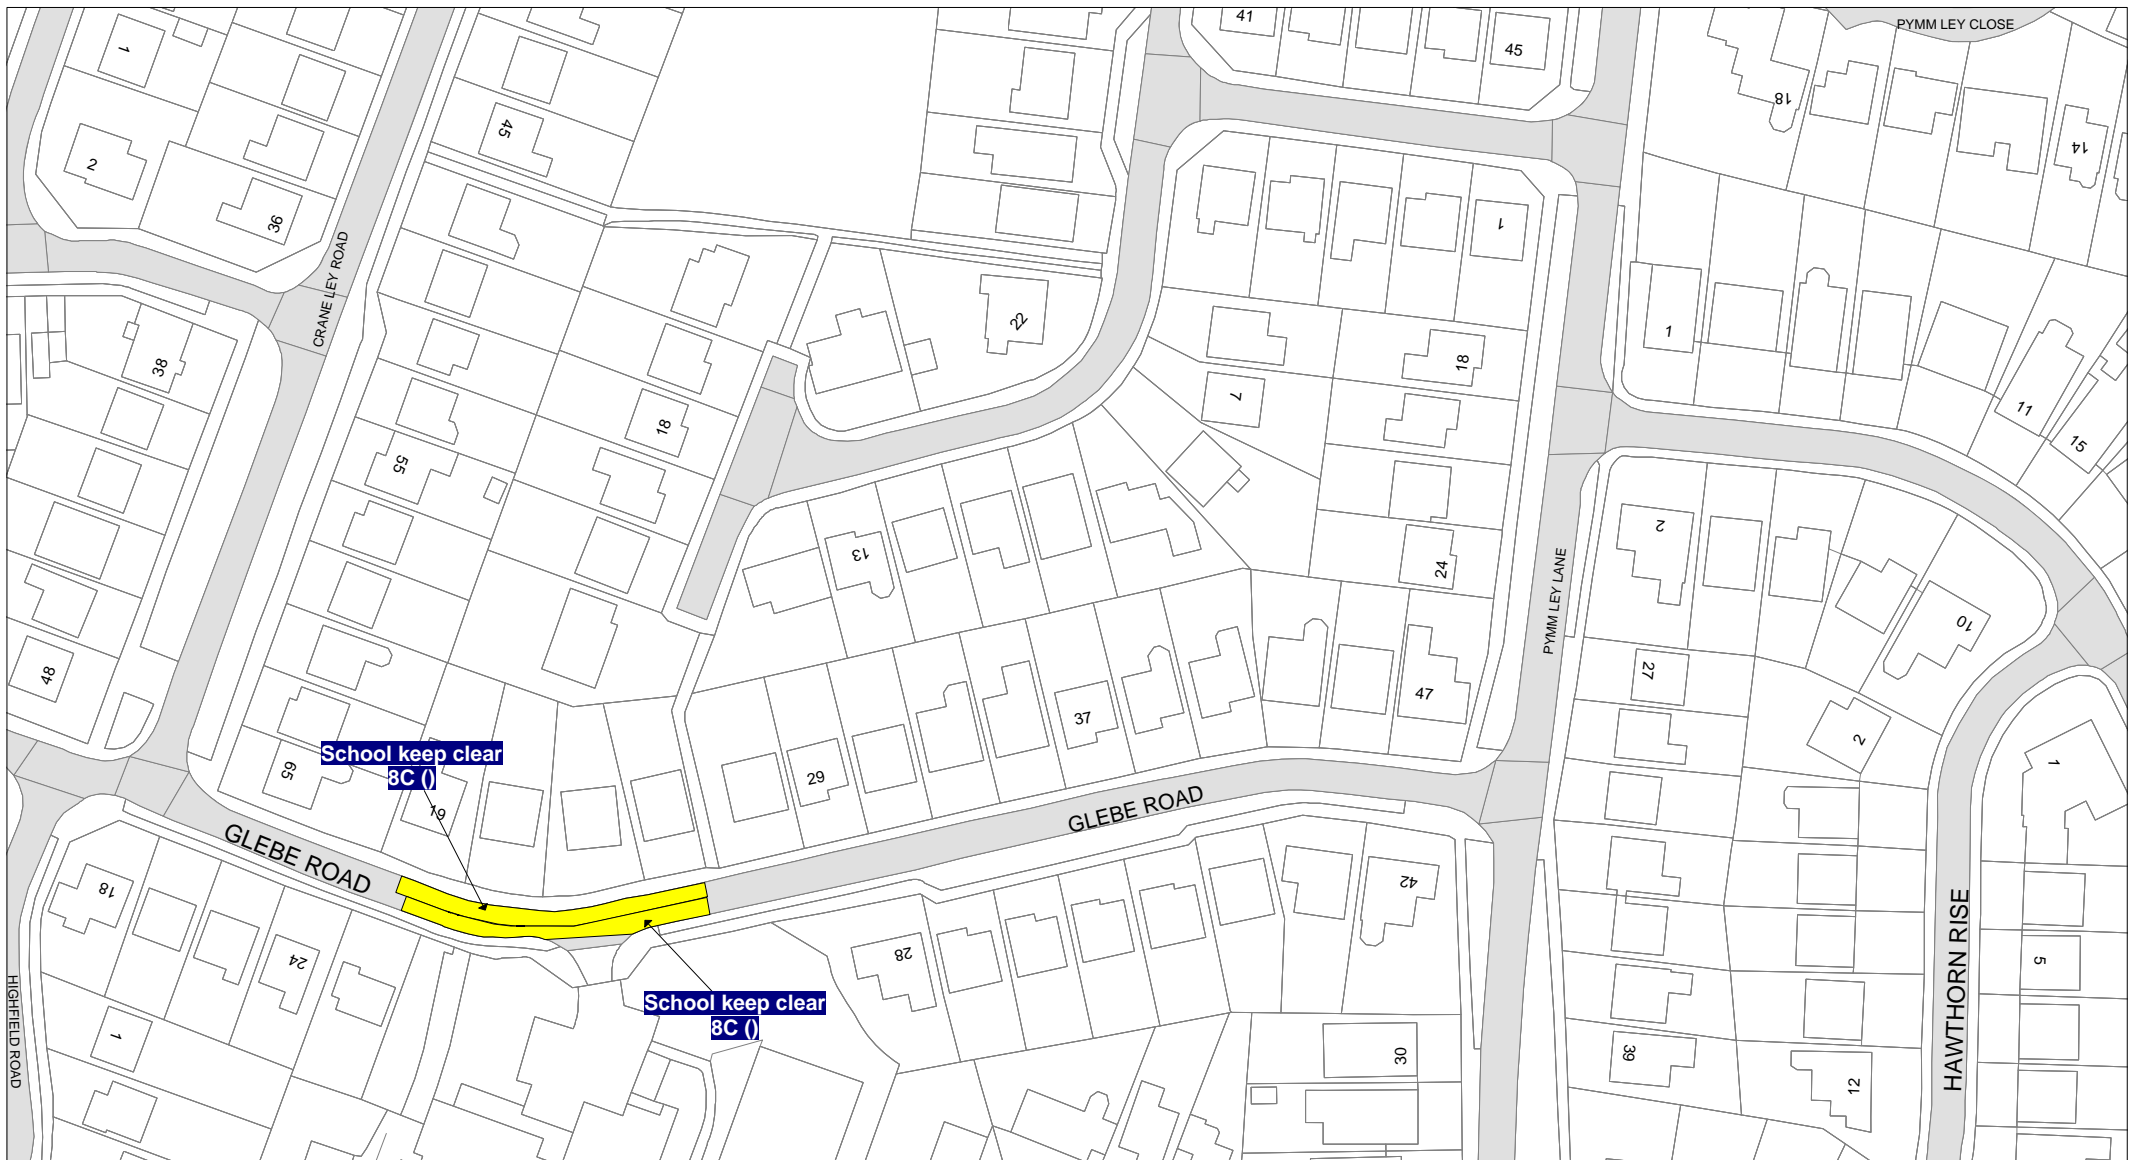

Tile Ref: ID79

© Crown copyright. All rights reserved
Leicestershire County Council
Licence No. 100019271 2019

SCALE	1 : 1250
DATE	29/03/2019
DRAWING No.	
DRAWN BY