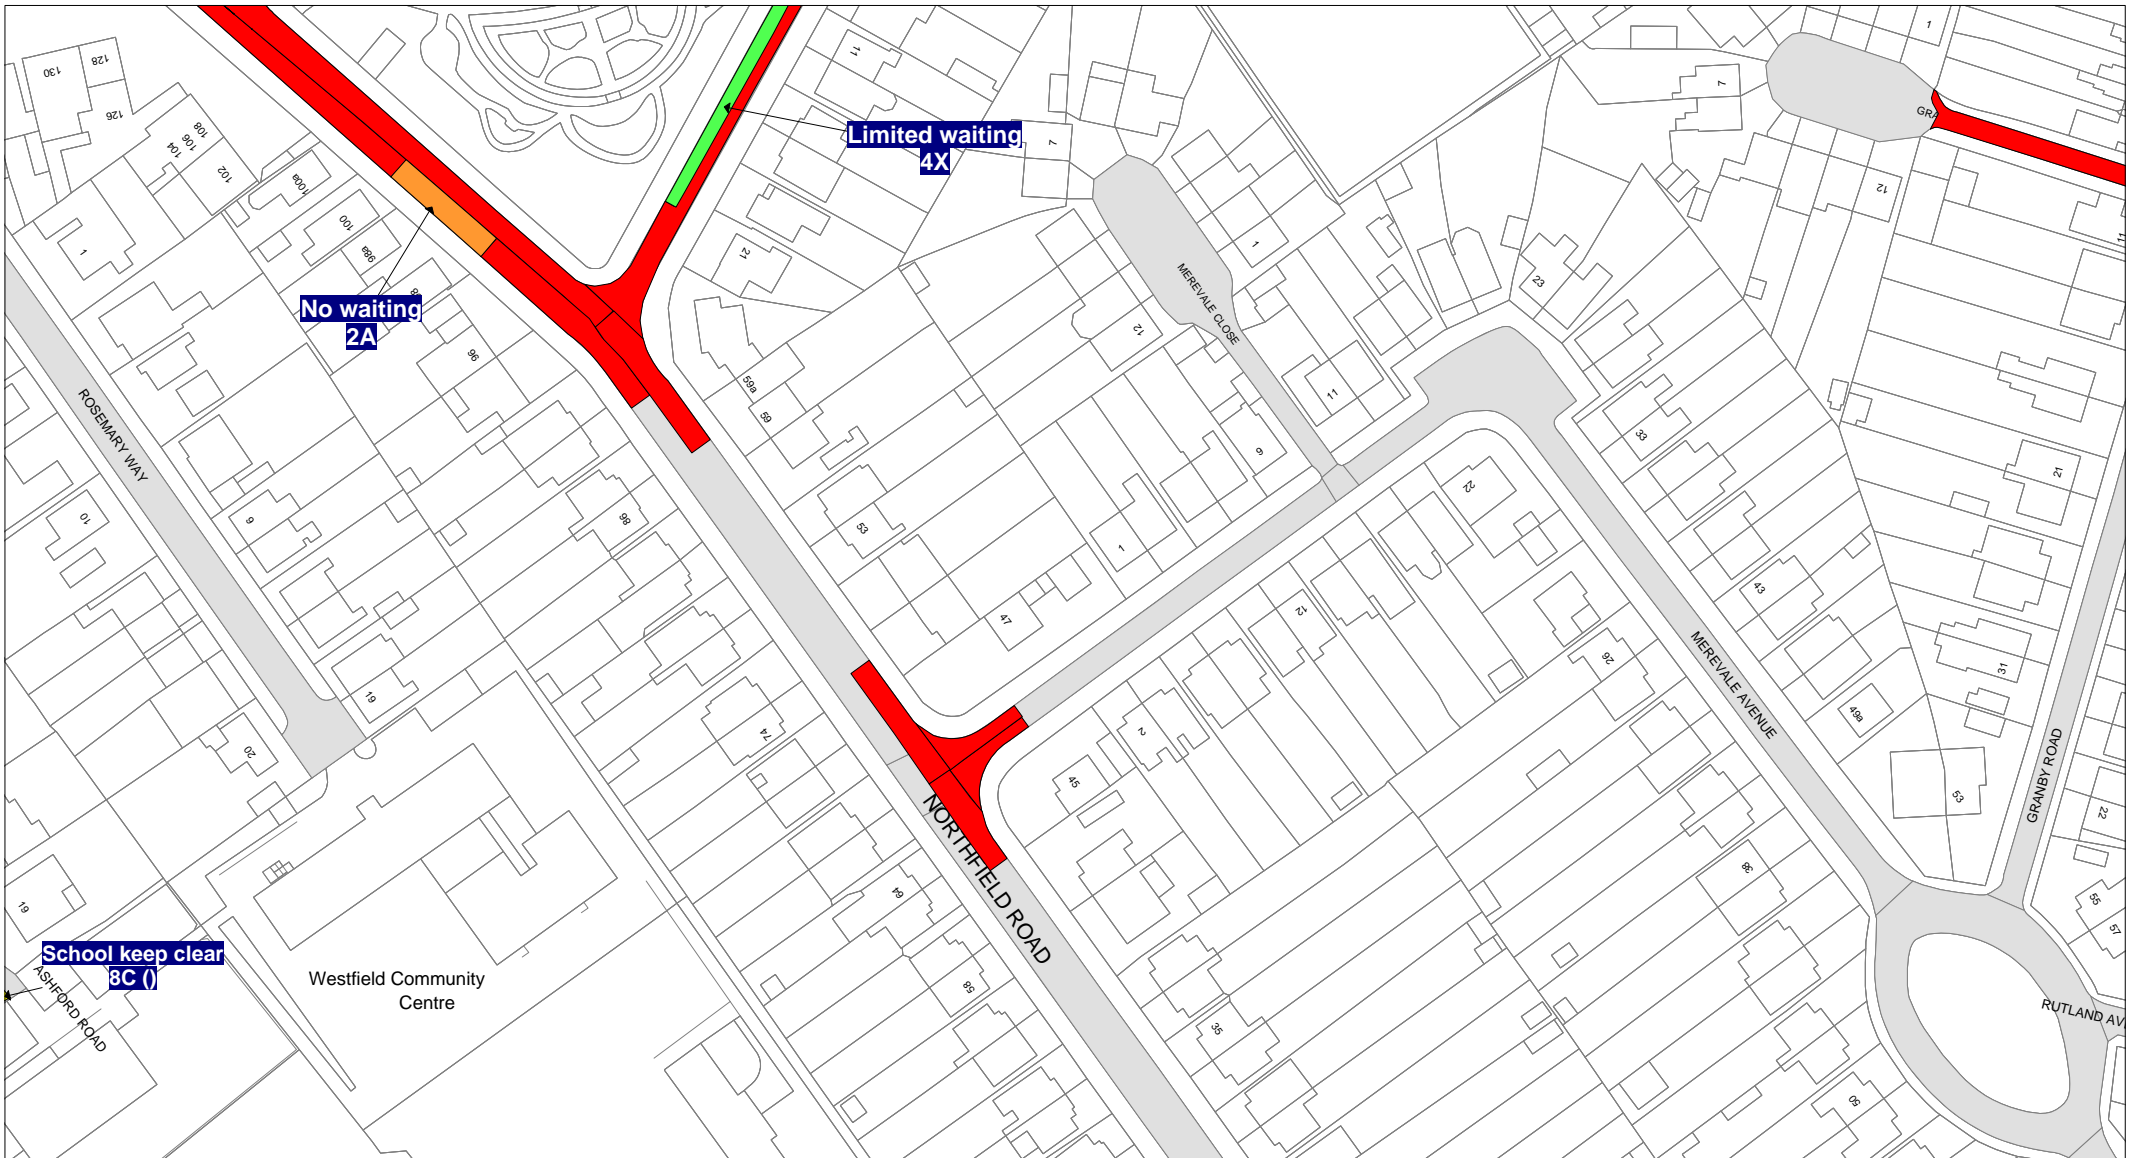

Tile Ref: KX49

© Crown copyright. All rights reserved
Leicestershire County Council
Licence No. 100019271 2019

SCALE	1 : 1250
DATE	29/03/2019
DRAWING No.	
DRAWN BY