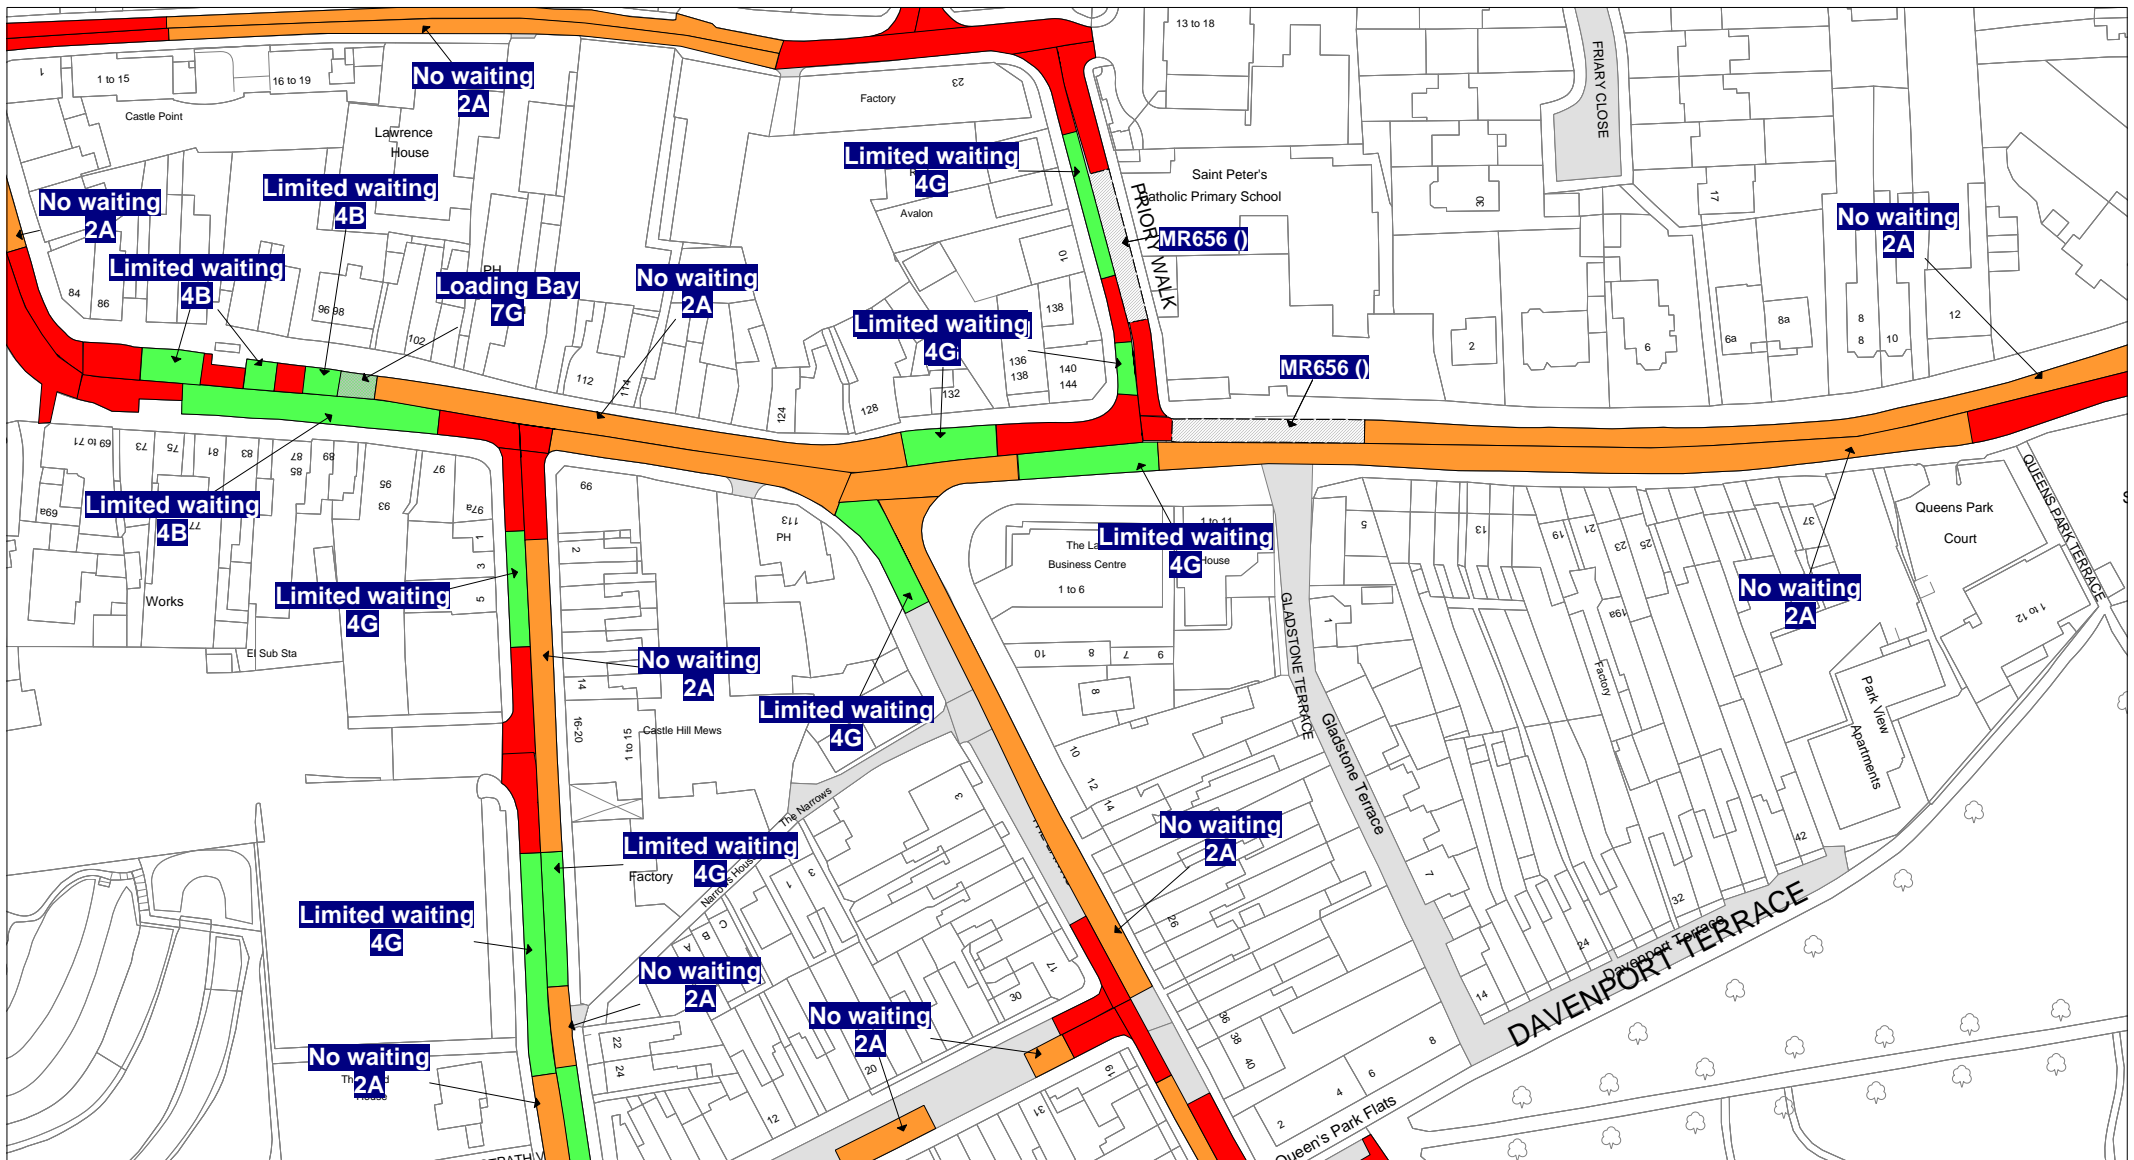

Tile Ref: KU52

© Crown copyright. All rights reserved
Leicestershire County Council
Licence No. 100019271 2019

SCALE	1 : 1250
DATE	29/03/2019
DRAWING No.	
DRAWN BY