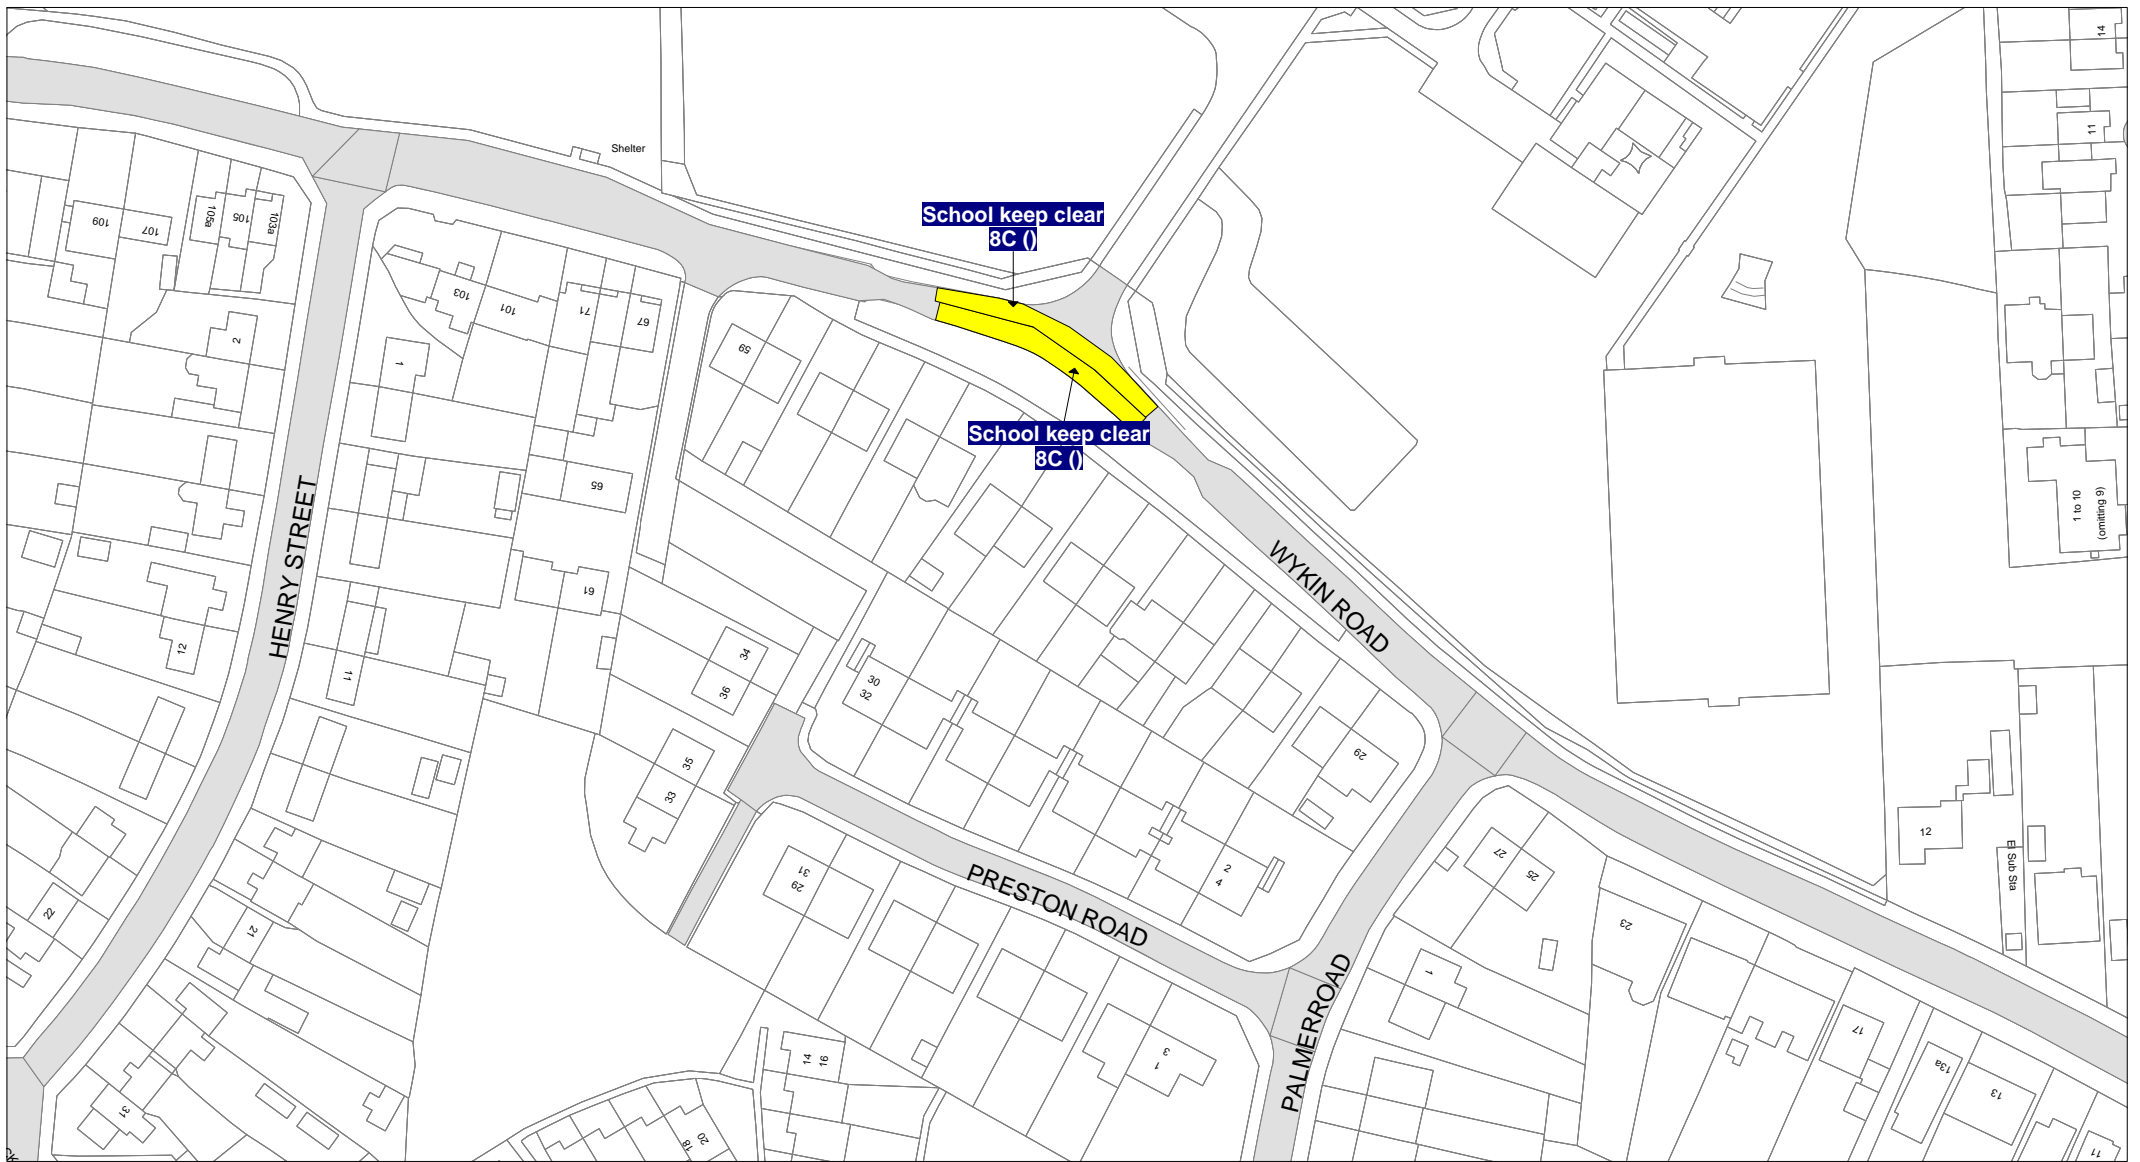

Tile Ref: KP48

© Crown copyright. All rights reserved
Leicestershire County Council
Licence No. 100019271 2019

SCALE	1 : 1250
DATE	29/03/2019
DRAWING No.	
DRAWN BY