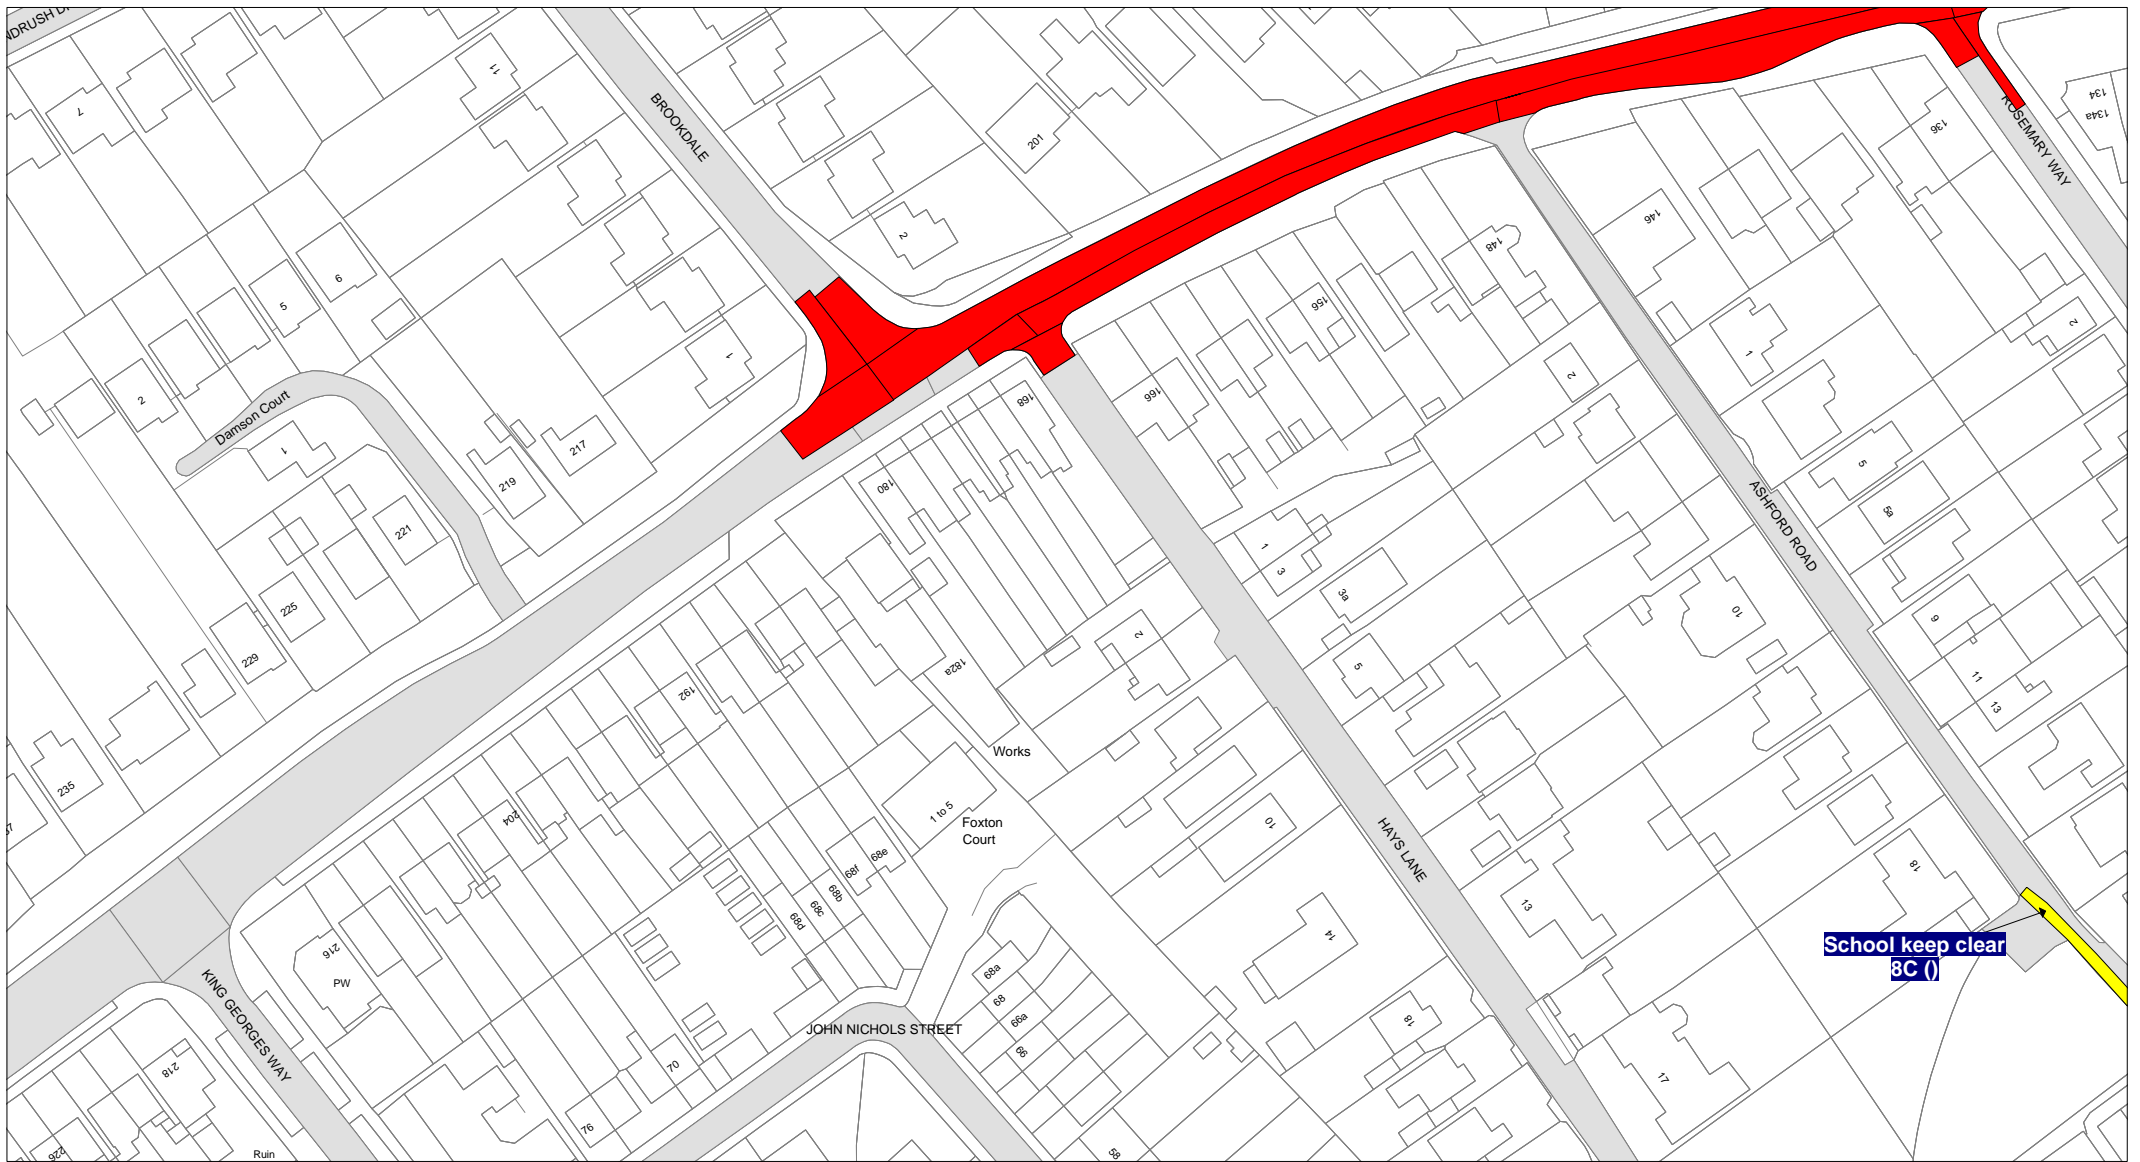

Tile Ref: KX48

© Crown copyright. All rights reserved
Leicestershire County Council
Licence No. 100019271 2019

SCALE	1 : 1250
DATE	29/03/2019
DRAWING No.	
DRAWN BY